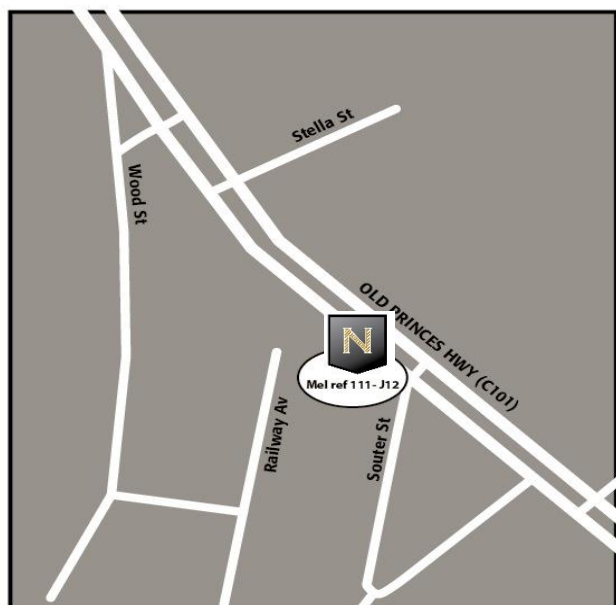

Pricelist 2021/2022

We work closely with Australian manufacturers to ensure the highest quality and performance standards are met in the manufacture of all our schoolwear garments.

CREDIT CARDS & EFTPOS

Visa & Mastercard accepted & in store eftpos facilities available.

TRADING HOURS :   **Monday – Friday**   **9am – 5.00pm**
                                         Saturday   **9am – 1.00pm**

Shop 4 – Beaconsfield Hub
52-62 Old Princes Highway
Beaconsfield 3807

Ph : 03 9769 9093

Fax : 03 9769 5345

beaconsfield@noone.com.au

On-line: <https://www.noone.com.au/school/maranatha-christian-school/shop>